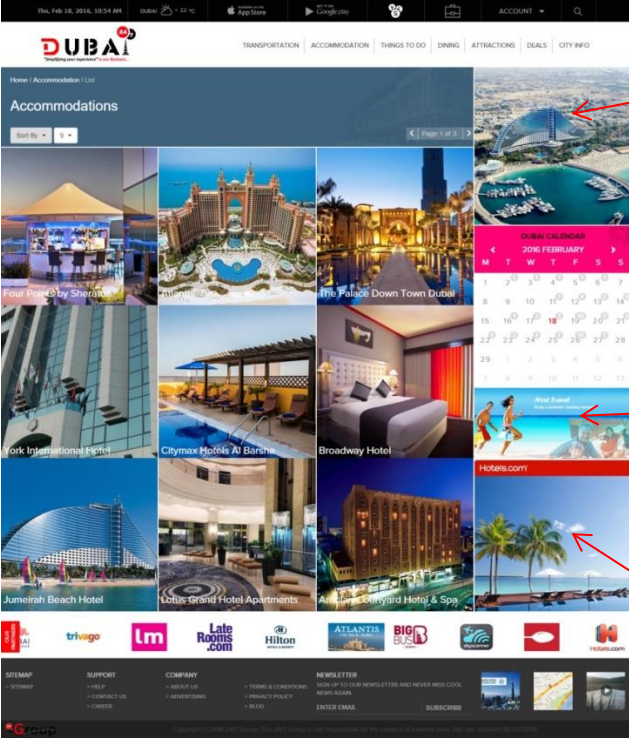

Listing & Detail Page

Advertising
Advert (A8) (Top Right)

- Image Size: 360 x 360px
- Maximum of 10 Adverts on Listing & Detail Page
- Scrolling Basis
- Monthly/Yearly Basis

Advertising
Advert (A9) (Bottom Right)

- Image Size: 360 x 180px
- Maximum of 10 Adverts on Listing & Detail Page
- Scrolling Basis
- Monthly/Yearly Basis

Advertising
Advert (A10) (Bottom Right)

- Image Size: 360 x 360px
- Maximum of 10 Adverts on Listing & Detail Page
- Scrolling Basis
- Monthly/Yearly Basis

category	Listing & Detail Page	AED
Listing & Detail Page Advertising	Monthly	900
Advert A8 & A10	Yearly	-10%

category	Listing & Detail Page	AED
Listing & Detail Page Advertising	Monthly	600
Advert A9	Yearly	-10%

Price is subject to change without prior notice